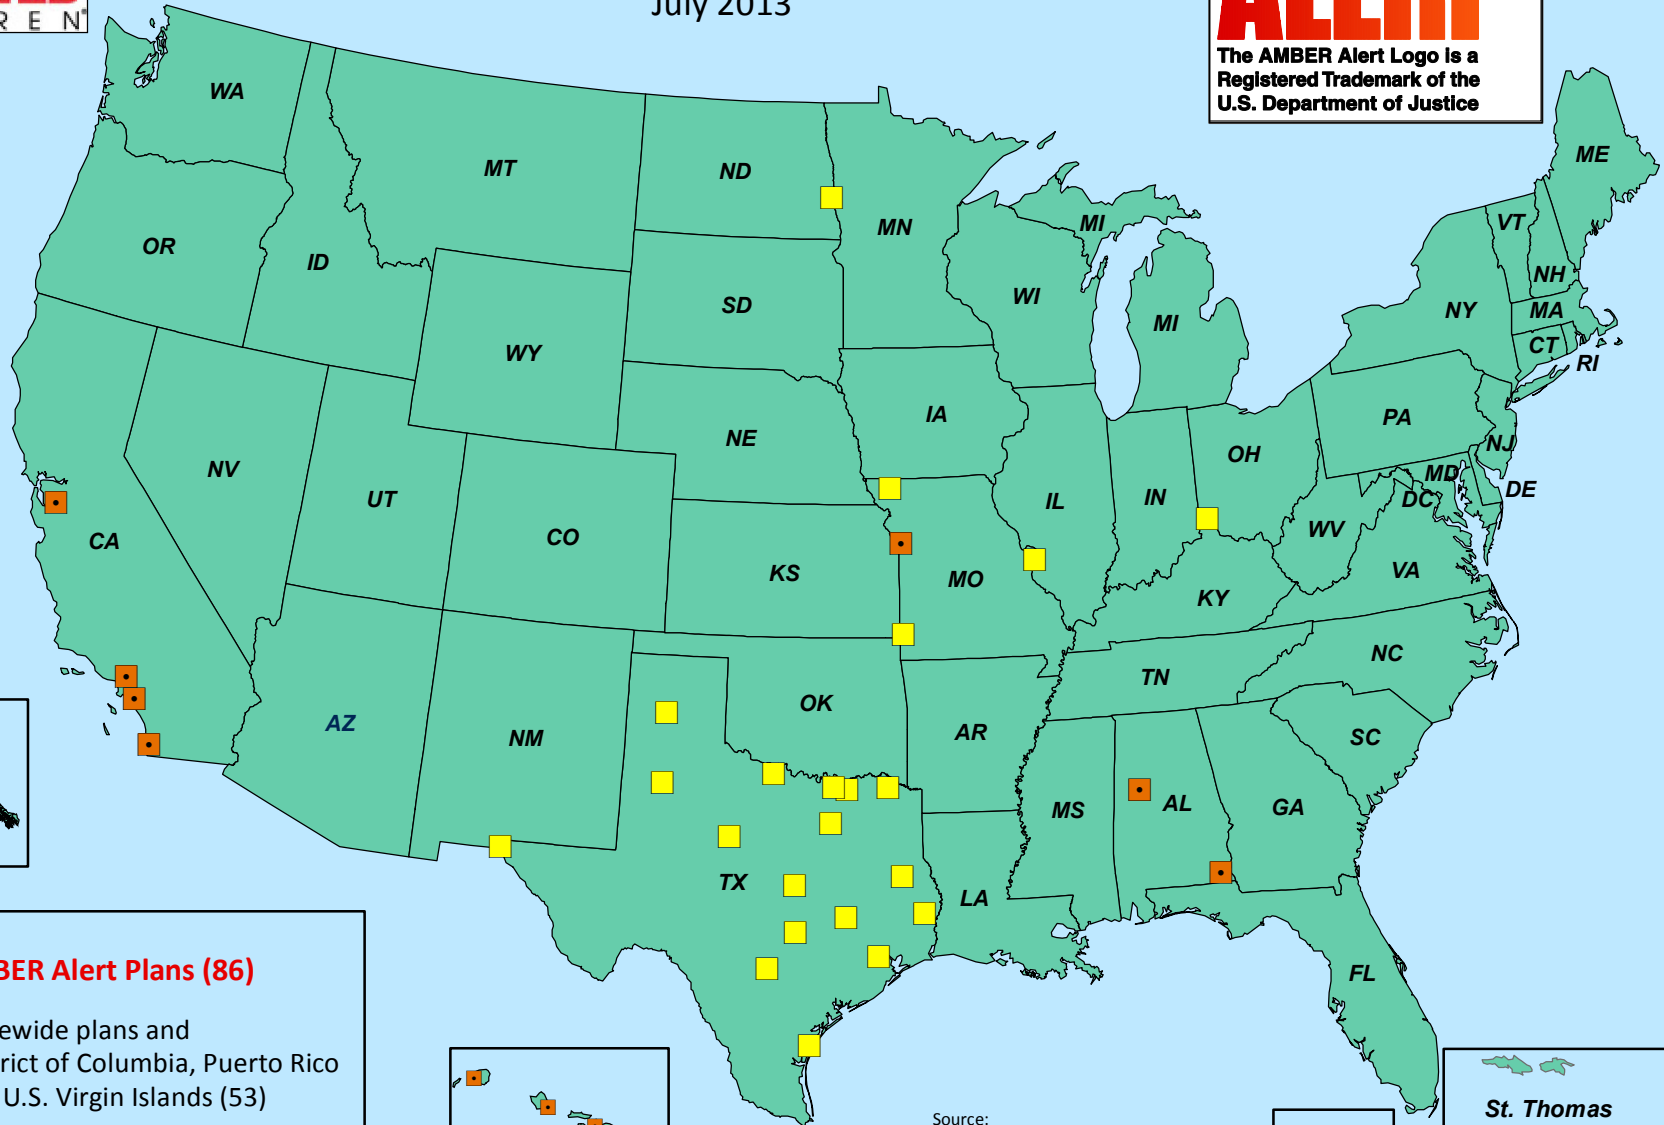

# AMBER Alert Plans

## America's Missing Broadcast Emergency Response

July 2013

**Total AMBER Alert Plans (86)**

- Statewide plans and District of Columbia, Puerto Rico and U.S. Virgin Islands (53)
- Regional plans (22)
- Local plans (11)

Source:  
Special Analysis Unit, Case Analysis Division  
National Center for Missing & Exploited Children®, Alexandria, Va., and  
Environmental Systems Research Institute, Inc. (ESRI), Redlands, CA  
Mapping software donated to NCMEC by ESRI  
July 26, 2013

## LOCAL PLANS

AL	Dothan - "AMBER Alert Plan"
AL	Tuscaloosa County - "AMBER Plan"
CA	Alameda County - "AMBER Alert Plan"
CA	Los Angeles County - "California Child Safety AMBER Network"
CA	Orange County - "C.A.R.E. Alert" - Child Abduction Regional Emergency Alert
CA	San Diego - "San Diego AMBER Alert Plan"
HI	Hawaii County - "Hawaii County AMBER Alert"
HI	Honolulu - MAILE Alert - "Minor Abducted in Life-Threatening Emergency"
HI	Kauai County - "Kauai County AMBER Alert Plan"
HI	Maui County - "Maui County AMBER Alert Plan"
MO	Kansas City - "AMBER Alert"